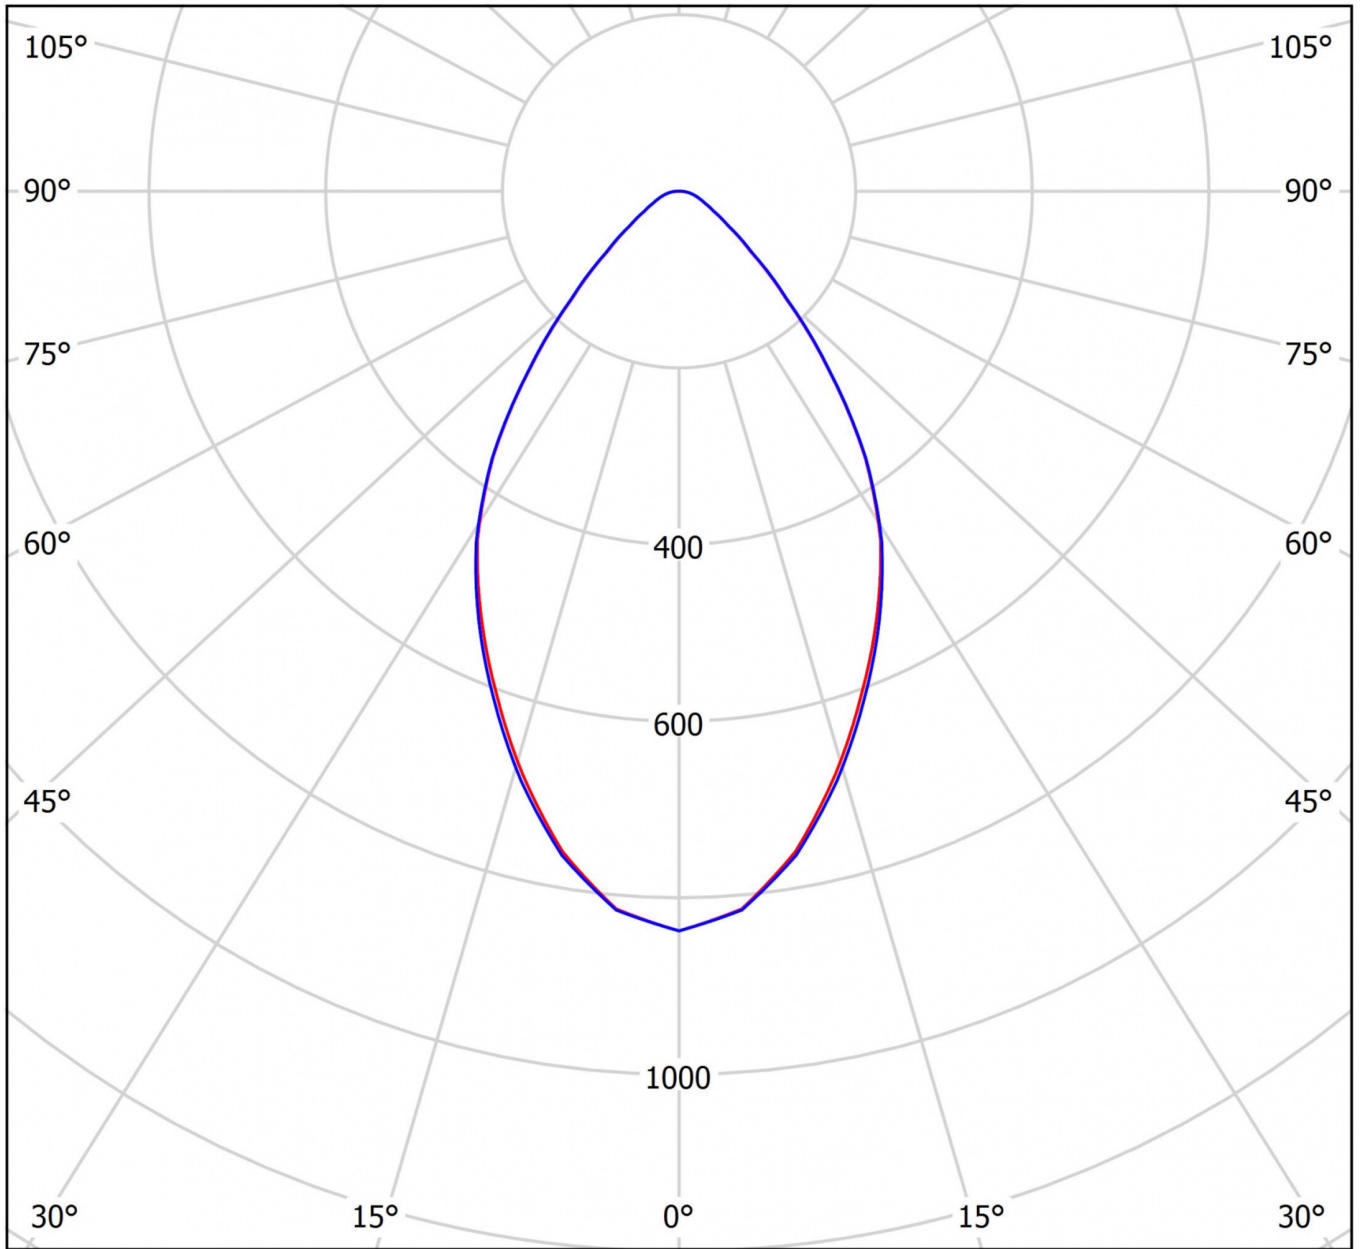

TECHNICAL DATA

Electrical data	
Input Voltage AC	AC 220-240V / 50-60Hz
Power Factor	0.95
System power	23 W
Inrush current	5 A
Inrush current duration	50 µs
Luminaires on B10A fuse	30 Stk.
Luminaires on B16A fuse	50 Stk.
Luminaires on C10A fuse	50 Stk.
Luminaires on C16A fuse	83 Stk.
Connection cross section	1.5 mm ²
Dimming	DALI
Electrical version	with internal operating device, dimmable
CASAMBI Ready	Yes
Photometrical data	
Light source	LED
Colour temperature	4,000 K
Rated luminous flux	2,450 lm
Luminous efficacy	107 lm/W
Light colour	840
Colour rendering index (CRI)	> 80
Colour tolerance	3
Beam angle	64,2/64,4 °
Lifetime (h, at 25°C)	50,000 h, L80

LIGHT DISTRIBUTION

cd/klm

— C0 - C180

— C90 - C270

$\eta = 100\%$