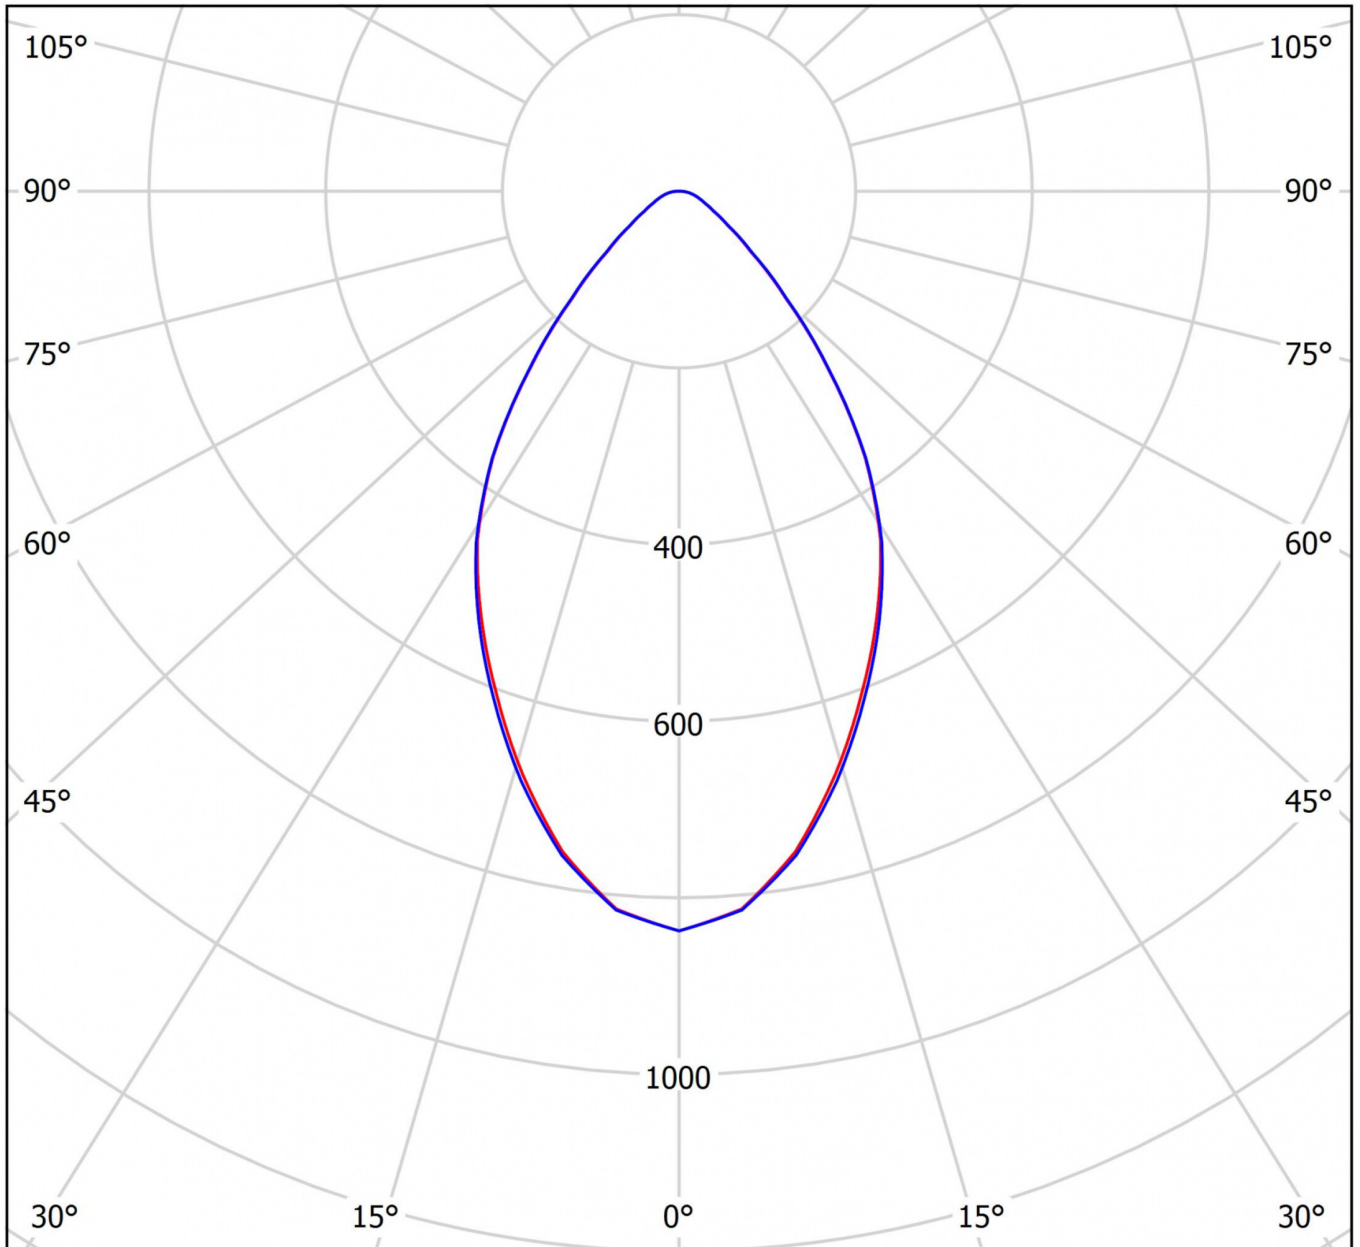

TECHNICAL DATA

Electrical data	
Input Voltage AC	AC 220-240V / 50-60Hz
Power Factor	0.95
System power	41 W
Luminaires on B10A fuse	8 Stk.
Luminaires on B16A fuse	16 Stk.
Luminaires on C10A fuse	16 Stk.
Luminaires on C16A fuse	32 Stk.
Connection cross section	1.5 mm ²
Electrical version	with internal operating device, switchable
CASAMBI Ready	Yes
Photometrical data	
Light source	LED
Colour temperature	4,000 K
Rated luminous flux	4,150 lm
Luminous efficacy	101 lm/W
Light colour	840
Colour rendering index (CRI)	> 80
Colour tolerance	3
Beam angle	64,2/64,4 °
Lifetime (h, at 25°C)	50,000 h, L80

LIGHT DISTRIBUTION

cd/klm

— C0 - C180

— C90 - C270

$\eta = 100\%$