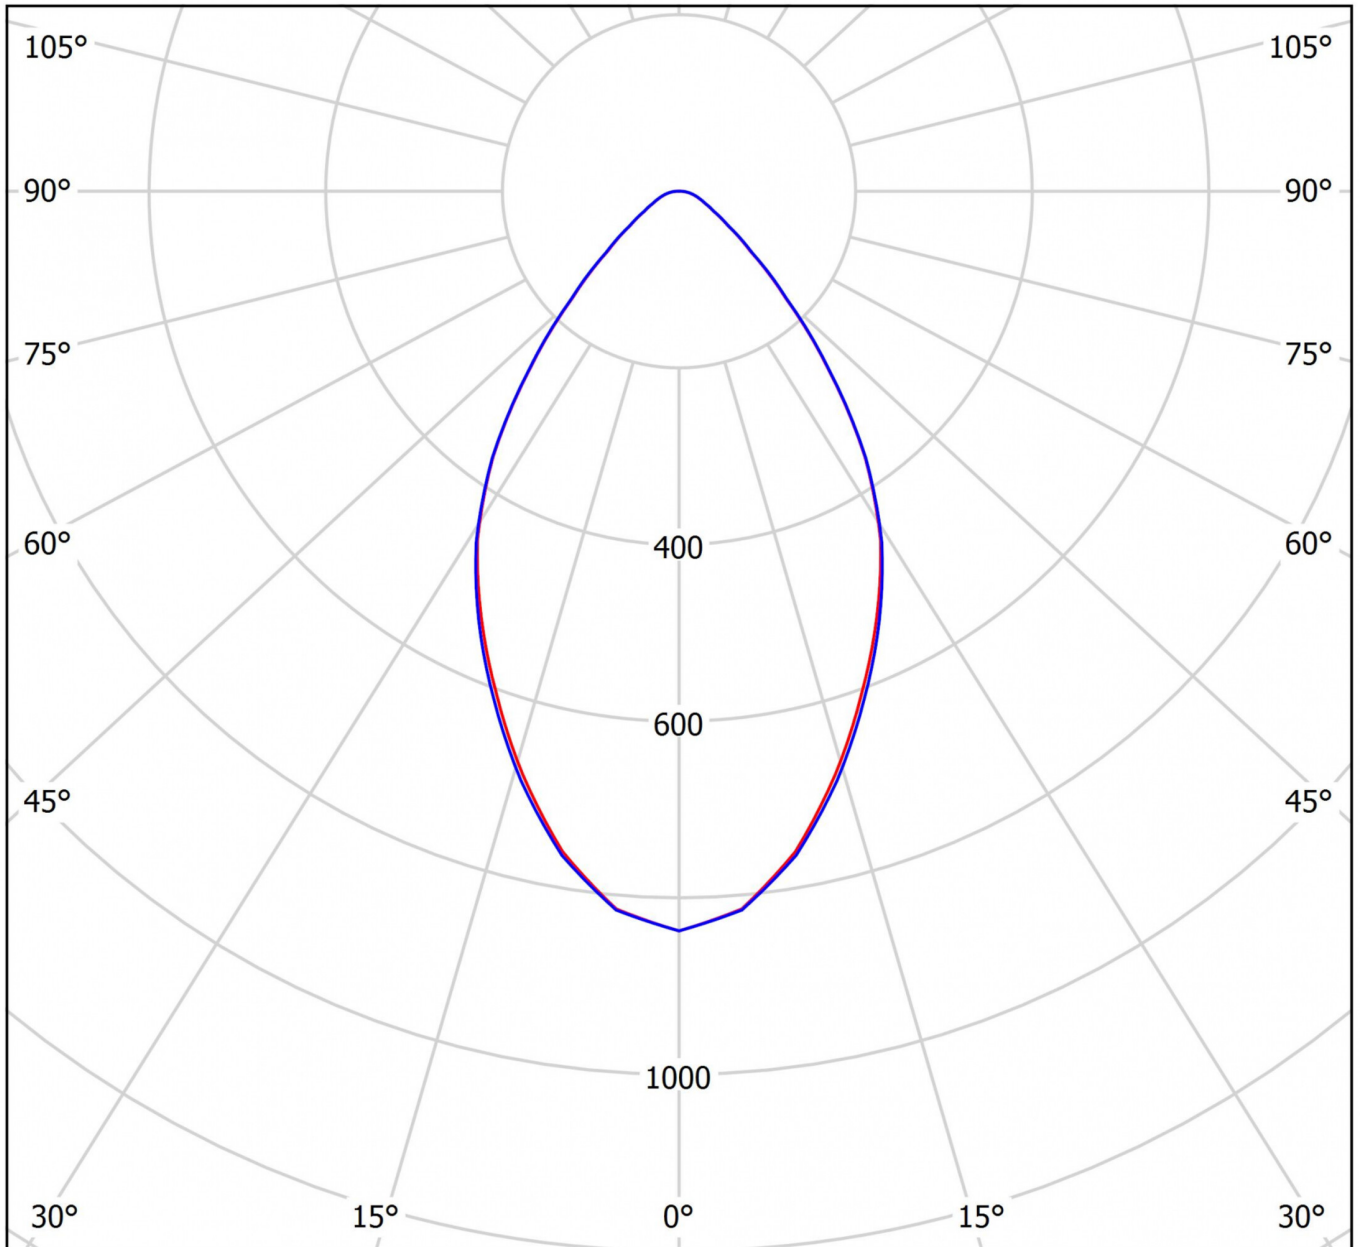

TECHNICAL DATA

Electrical data	
Input Voltage AC	AC 220-240V / 50-60Hz
Power Factor	0.95
System power	37 W
Inrush current	5 A
Inrush current duration	50 µs
Luminaires on B10A fuse	30 Stk.
Luminaires on B16A fuse	50 Stk.
Luminaires on C10A fuse	50 Stk.
Luminaires on C16A fuse	83 Stk.
Connection cross section	1.5 mm ²
Dimming	DALI
Electrical version	with internal operating device, dimmable
CASAMBI Ready	Yes
Photometrical data	
Light source	LED
Colour temperature	3,000 K
Rated luminous flux	3,400 lm
Luminous efficacy	92 lm/W
Light colour	830
Colour rendering index (CRI)	> 80
Colour tolerance	3
Beam angle	64,2/64,4 °
Lifetime (h, at 25°C)	50,000 h, L80

LIGHT DISTRIBUTION

cd/klm

— C0 - C180

— C90 - C270

$\eta = 100\%$