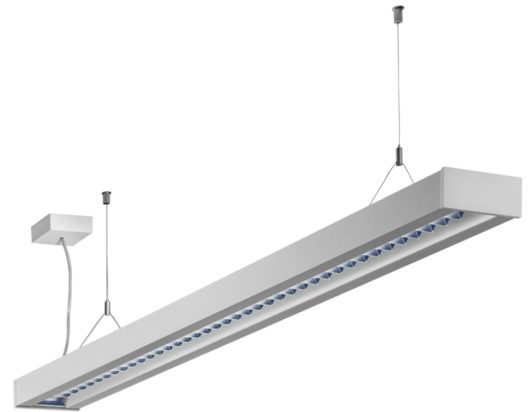

Art.-No.: YWDZO-PAWS-2201-DU
LED pendant luminaire "ZOLA", ceiling surface mounting,
direct distribution, 1135x50x125mm, 22W, 2600lm,
3000K, CRI >80, IP20, UGR <19, switchable

LED ceiling luminaire, ZOLA series, with direct and direct/indirect beam. Housing made from aluminium, white, powder-coated. Parabolic louvre diffuser, matt. Operating unit can be switched or dimmed (DALI dimmer), integrated. UGR < 16 and screen-compliant in accordance with EN 12464-1. Version with CASAMBI Bluetooth control available. DC compatible.

Photometrical data	
Light source	LED
Colour temperature	3,000 K
Rated luminous flux	2,600 lm
Luminous efficacy	118 lm/W
Light colour	830
Colour rendering index (CRI)	> 80
Colour tolerance	2
Beam angle	72,8/64,8 °
UGR	14.2
Lifetime (h, at 25°C)	50,000 h, L80
Acceptance tests	
Certifications	CE
Protection class	I
Ingress protection (IP) rating	IP 20
Glow wire test	650° C
Ambient temperature	0 to +25 C°
Physical data	
Mounting method	pendant fitting
Housing material	Aluminium
Housing colour	white
Cover material	Aluminum parabolic louvre
Length (L)	1,135 mm
Width (B)	50 mm
Height (H)	125 mm
Product weight	3.1 kg
Weight incl. Packaging	3.3 kg
Packaging Length (L)	1,270 mm
Packaging Width (B)	130 mm
Packaging Height (H)	60 mm