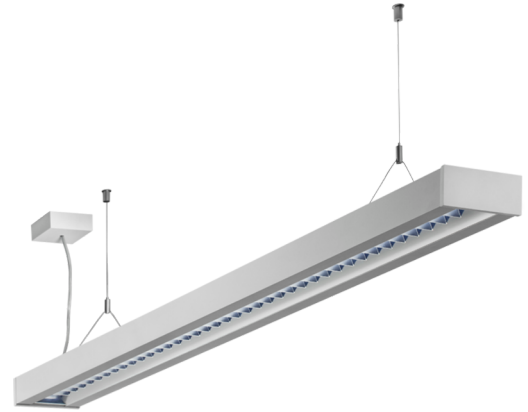

Art.-No.: YWDZO-PAWS-3201-DU
LED pendant luminaire "ZOLA", ceiling surface mounting,
direct distribution, 1135x50x125mm, 32W, 3550lm,
3000K, CRI >80, IP20, UGR <19, switchable

LED ceiling luminaire, ZOLA series, with direct and direct/indirect beam. Housing made from aluminium, white, powder-coated. Parabolic louvre diffuser, matt. Operating unit can be switched or dimmed (DALI dimmer), integrated. UGR < 16 and screen-compliant in accordance with EN 12464-1. Version with CASAMBI Bluetooth control available. DC compatible.

Photometrical data	
Light source	LED
Colour temperature	3,000 K
Rated luminous flux	3,550 lm
Luminous efficacy	111 lm/W
Light colour	830
Colour rendering index (CRI)	> 80
Colour tolerance	2
Beam angle	72,8/64,8 °
UGR	15.3
Lifetime (h, at 25°C)	50,000 h, L80
Acceptance tests	
Certifications	CE
Protection class	I
Ingress protection (IP) rating	IP 20
Glow wire test	650° C
Ambient temperature	0 to +25 C°
Physical data	
Mounting method	pendant fitting
Housing material	Aluminium
Housing colour	white
Cover material	Aluminum parabolic louvre
Length (L)	1,135 mm
Width (B)	50 mm
Height (H)	125 mm
Product weight	3.1 kg
Weight incl. Packaging	3.3 kg
Packaging Length (L)	1,270 mm
Packaging Width (B)	130 mm
Packaging Height (H)	60 mm